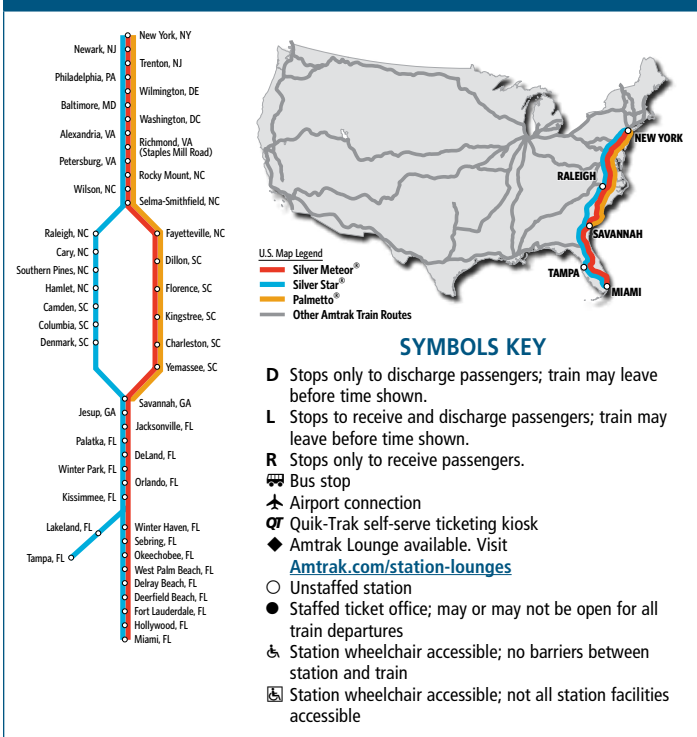

Amtrak.com
1-800-USA-RAIL

North Carolina Thruway Connections

Wilson • Wilmington (Sunway Charters)

6189	Mile	▼	Thruway Number	Symbol	▲	6190
2 55P	0	Dp	Wilson, NC—Amtrak Station	● & QT	Ar	1 32P
D3 50P	20	↓	Greenville, NC	○ & Ⓜ	↑	R12 37P
D5 00P	41	↓	New Bern, NC	○ & Ⓜ	↑	R11 29A
D5 48P	72	↓	Jacksonville, NC—Hess Gas Station (Marine Corps Base Camp Lejeune)	○ & Ⓜ	↑	R10 41A
6 53P	112	Ar	Wilmington, NC—WAVE Transit Stop	○ & Ⓜ	Dp	9 36A

Richmond • Charlottesville (James River Bus Lines)

98	19	▼	Connecting Train Number	20	97		
6198	6019	Mile	Thruway Number	Symbol	▲	6020	6197
	5 15P	0	Richmond, VA —Main Street Sta.	○ & QT	Ar	9 50A	
6 15A	6 00P	8	Richmond, VA —Staples Mill Rd.	● & QT	Ar	9 15A	9 10P
7 40A	7 30P	72	Charlottesville, VA —Amtrak Sta.	● & QT	Dp	7 55A	7 40P

NOTE—Before traveling, confirm this schedule at Amtrak.com or 1-800-USA-RAIL.

SHADING KEY

Thruway and connecting services

PALMETTO/SILVER SERVICE ROUTE MAP AND SYMBOLS

Connecting Local Services

New York

Metro-North Railroad: (800) 638-7646 or (212) 532-4900; www.mta.info

Thruway Bus Connections

Thruway connections provide coordinated train/bus service with connections at the Amtrak station (in most cases), as well as through fares and ticketing. Passengers must be ticketed before boarding. Buses between Wilson and Morehead City/Swansboro or Wilmington, as well as between Orlando/Tampa and Clearwater/St. Petersburg, Bradenton, Sarasota, Port Charlotte and Fort Myers are wheelchair accessible. Between DeLand and Daytona Beach a wheelchair accessible vehicle is available with 48 hours advance notice.